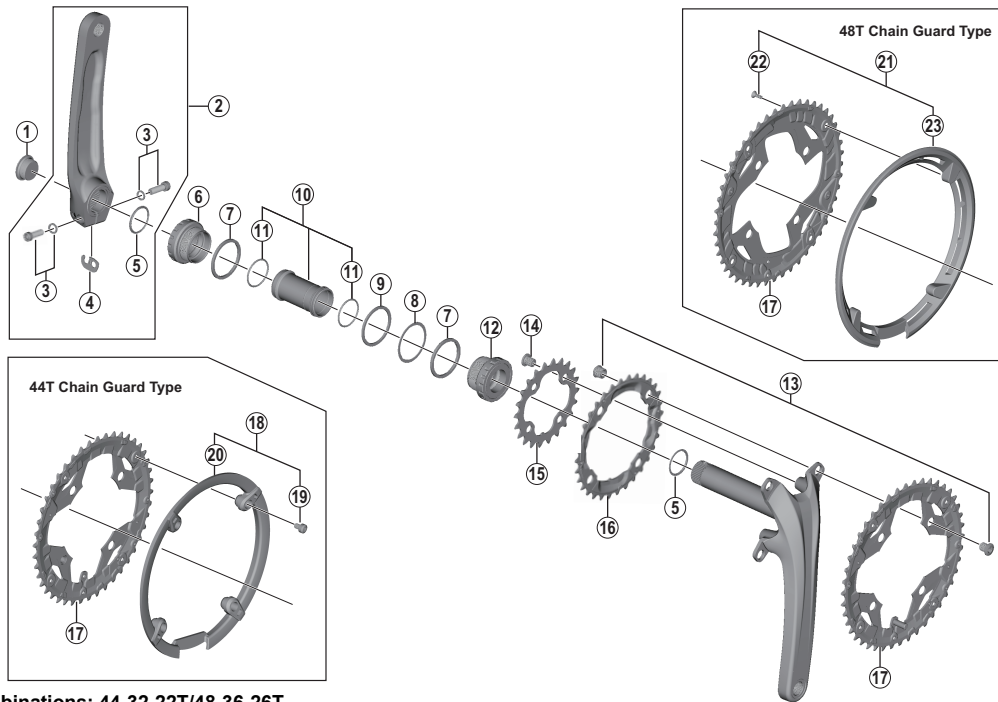

ALIVIO Crankset FC-T4060 SM-BB51

- Chaining teeth combinations: 44-32-22T/48-36-26T
- Bolt circle diameter: 104 mm...(For outer gear and middle gear), 64 mm...(For inner gear)

FC-M4060
FC-T4010

ITEM NO.	SHIMANO CODE NO.	DESCRIPTION	INTERCHANGEABILITY	
1	Y1KS13000	Crank Arm Fixing Bolt	B	
2	Y1PM98010	Left Hand Crank Arm 165 mm (Silver)		
	Y1PM98020	Left Hand Crank Arm 165 mm (Black)		
	Y1PM98030	Left Hand Crank Arm 170 mm (Silver)		
	Y1PM98040	Left Hand Crank Arm 170 mm (Black)		
	Y1PM98050	Left Hand Crank Arm 175 mm (Silver)		
	Y1PM98060	Left Hand Crank Arm 175 mm (Black)		
3	Y1KS98030	Clamp Bolt (M6 x 19) & Washer	A	
4	Y1PM98070	Plate		
5	Y1F316000	Ring	A	
6	Y1LD98060	Left Hand Adapter (B.C.1.37" x 24T) English Thread	A	
7	Y1F813000	Spacer (2.5 mm)	A	
8	Y1F813100	Spacer (1.8 mm)		
9	Y1F813110	Spacer (0.7 mm)		
10	Y1J898060	Inner Cover & O-Ring	A	
11	Y1TF21000	O-Ring	A	
12	Y1LD98070	Right Hand Adapter (B.C.1.37" x 24T) English Thread	A	
13	Y1NL98110	Double Gear Fixing Bolt (M8 x 8.5) & Nut (4 sets) for 44-32-22T	A	A
	Y1ME98010	Double Gear Fixing Bolt (M8 x 8.5) & Nut (4 sets) for 48-36-26T	A	A
14	Y1LV98060	Inner Gear Fixing Bolt (M8 x 8.5 / 4 pcs.)	A	A
15	Y1LD22000	Chainring 22T for 44-32-22T	A	A
	Y1LD26000	Chainring 26T for 48-36-26T	A	A
16	Y1LD98080	Chainring 32T for 44-32-22T		A
	Y1LD98090	Chainring 36T for 48-36-26T	A	A
17	Y1PM98100	Chainring 44T for 44-32-22T (Silver)		A
	Y1PM98110	Chainring 44T for 44-32-22T (Black)		A
	Y1PM98120	Chainring 44T for 44-32-22T (Silver) for Chain Guard		A
	Y1PM98130	Chainring 44T for 44-32-22T (Black) for Chain Guard		A
	Y1PM98140	Chainring 48T for 48-36-26T (Silver)	B	A
	Y1PM98150	Chainring 48T for 48-36-26T (Black)	B	A
	Y1PM98160	Chainring 48T for 48-36-26T (Silver) for Chain Guard	B	A
	Y1PM98170	Chainring 48T for 48-36-26T (Black) for Chain Guard	B	A
18	Y1M098250	44T Chain Guard & Fixing Screws		A
19	Y1M098260	44T Chain Guard Fixing Screw (4 pcs.)		A
20	Y1GX14100	44T Chain Guard		A
21	Y1PN98200	48T Chain Guard & Fixing Screws	A	A
22	Y1D298010	48T Chain Guard Fixing Screw (4 pcs.)	A	A
23	Y1PM11000	48T Chain Guard	A	A